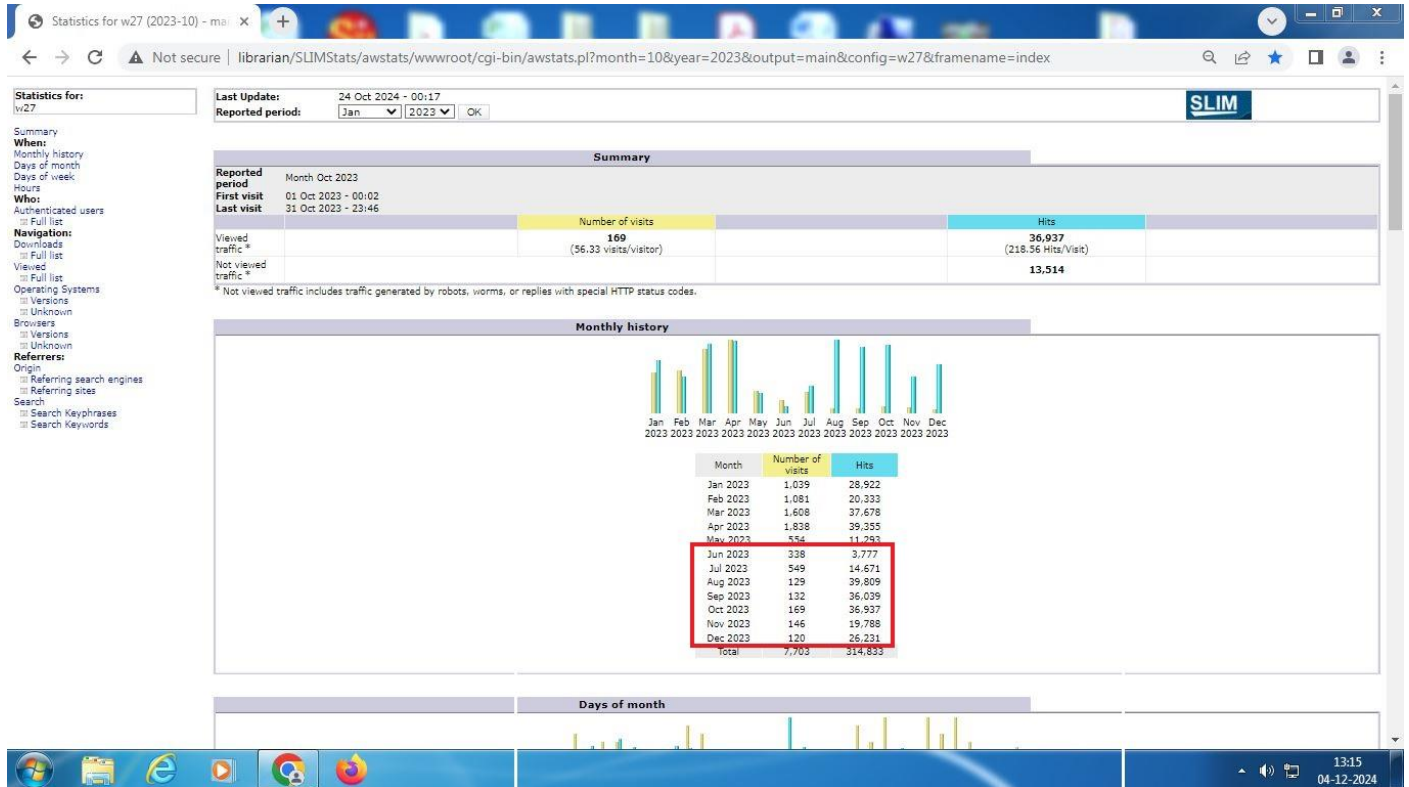

St. Mira's College for Girls, Pune Autonomous (Affiliated to Savitribai Phule Pune University)

Webopac Usage Jun 2023 Dec 2023