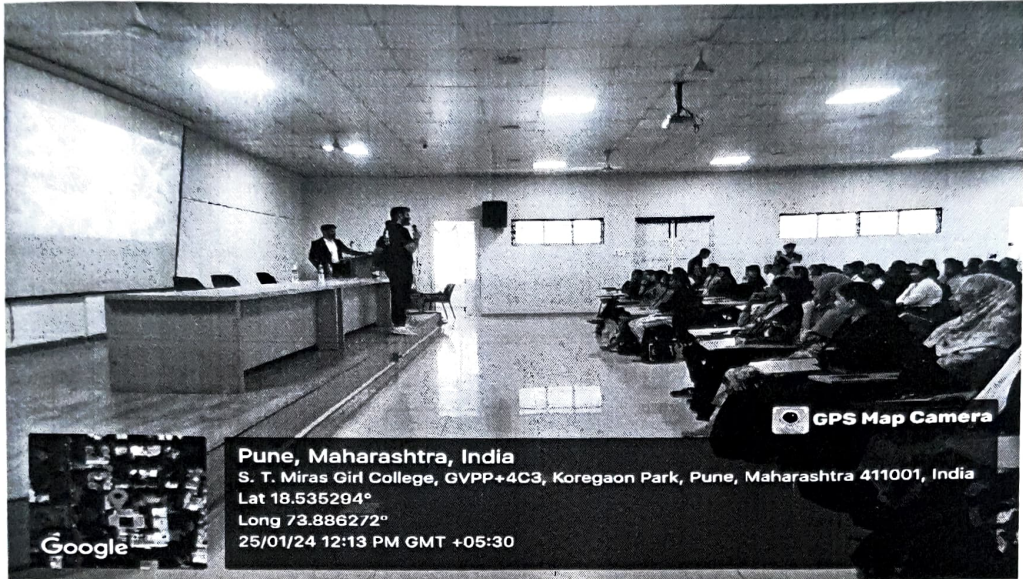

St. Mira's College for Girls
Autonomous and affiliated to Savitribai Phule Pune University

Geotagged Photographs _ Career Guidance in Finance

Unique Academy conducting the session

The students interacting with the speakers