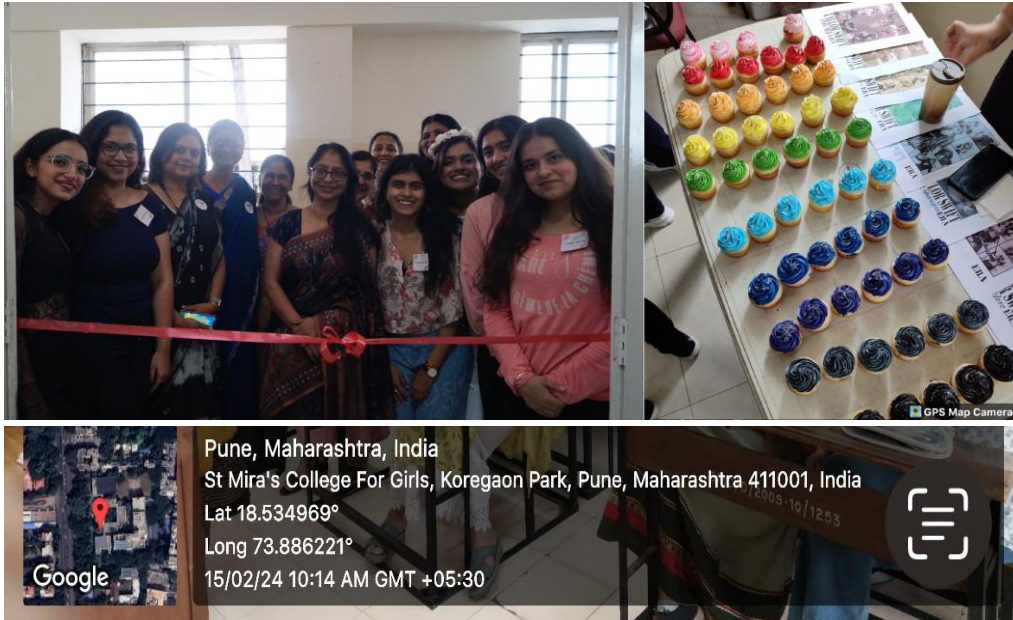

St. Mira's College for Girls, Pune
[Autonomous-affiliated to Savitribai Phule Pune University]

CWE and IIC celebrates - World Entrepreneur's Day on 21st August 2023

4. Photographs

Inauguration and stalls photographs

Activity Co-ordinator
Abhradita Chatterjee Nahvi

Prof. Dr. Jaya Rajagopalan
Principal Incharge