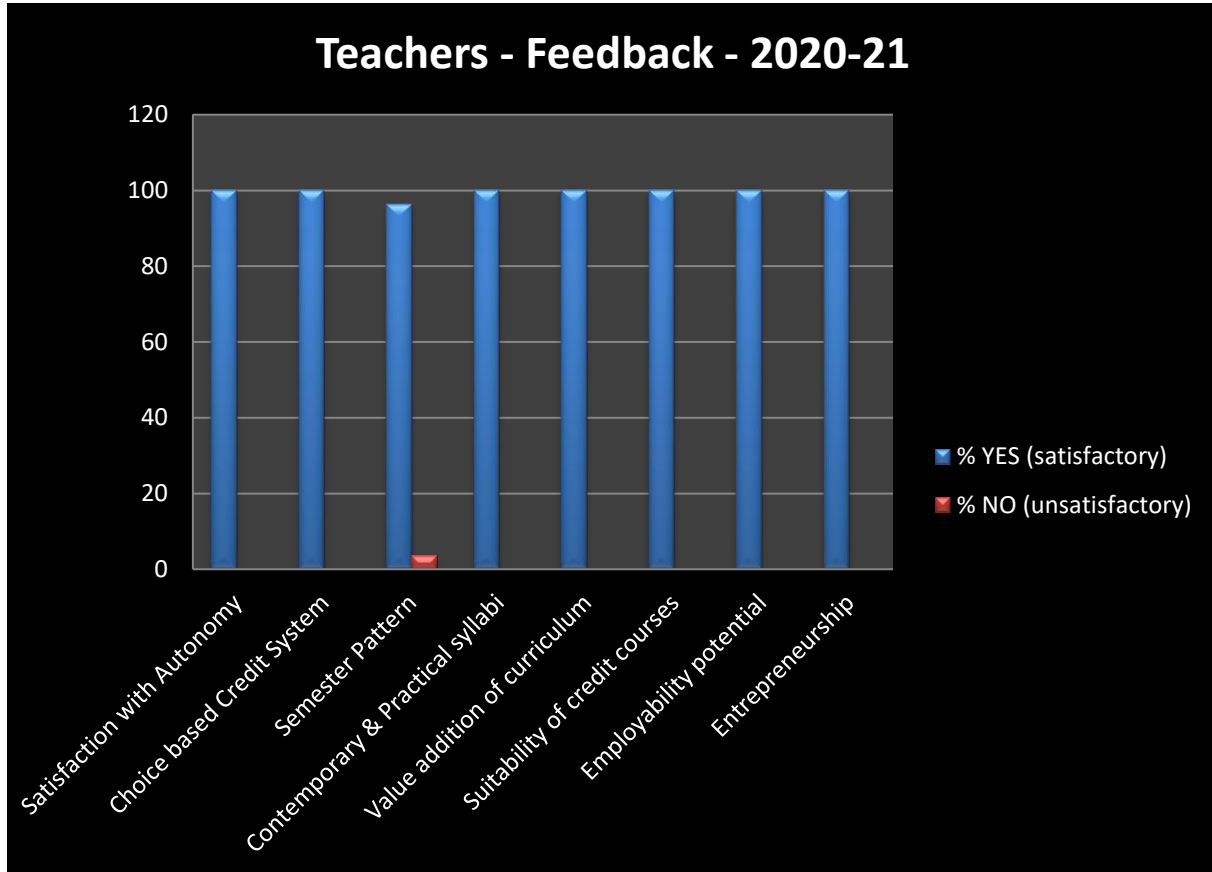

St. Mira's College for Girls, Pune
(Autonomous- affiliated to Savitribai Phule Pune University)
Complete Stakeholder Feedback Analysis
Criterion 1 (Curriculum Design & Development)
And
Criterion 2 Overall Institutional Feedback