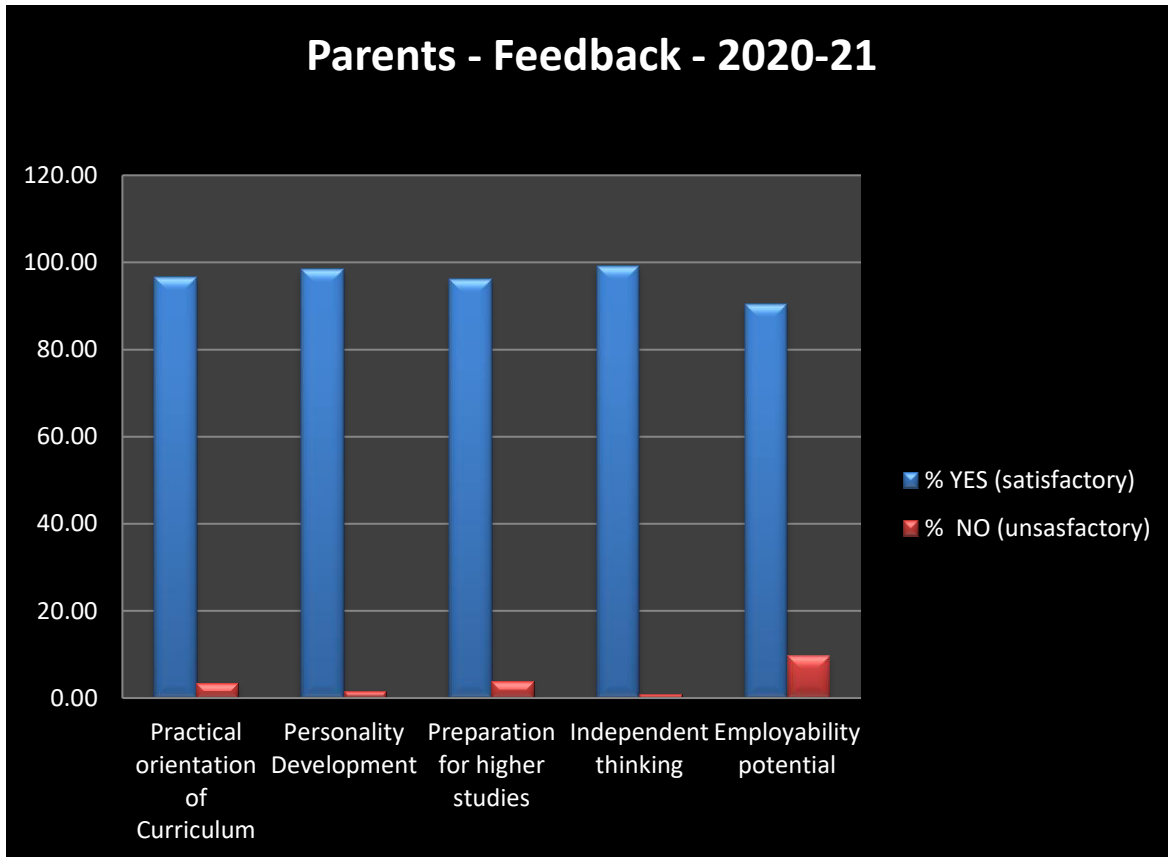

St. Mira's College for Girls, Pune
(Autonomous- affiliated to Savitribai Phule Pune University)
Complete Stakeholder Feedback Analysis
Criterion 1 (Curriculum Design & Development)
And
Criterion 2 Overall Institutional Feedback