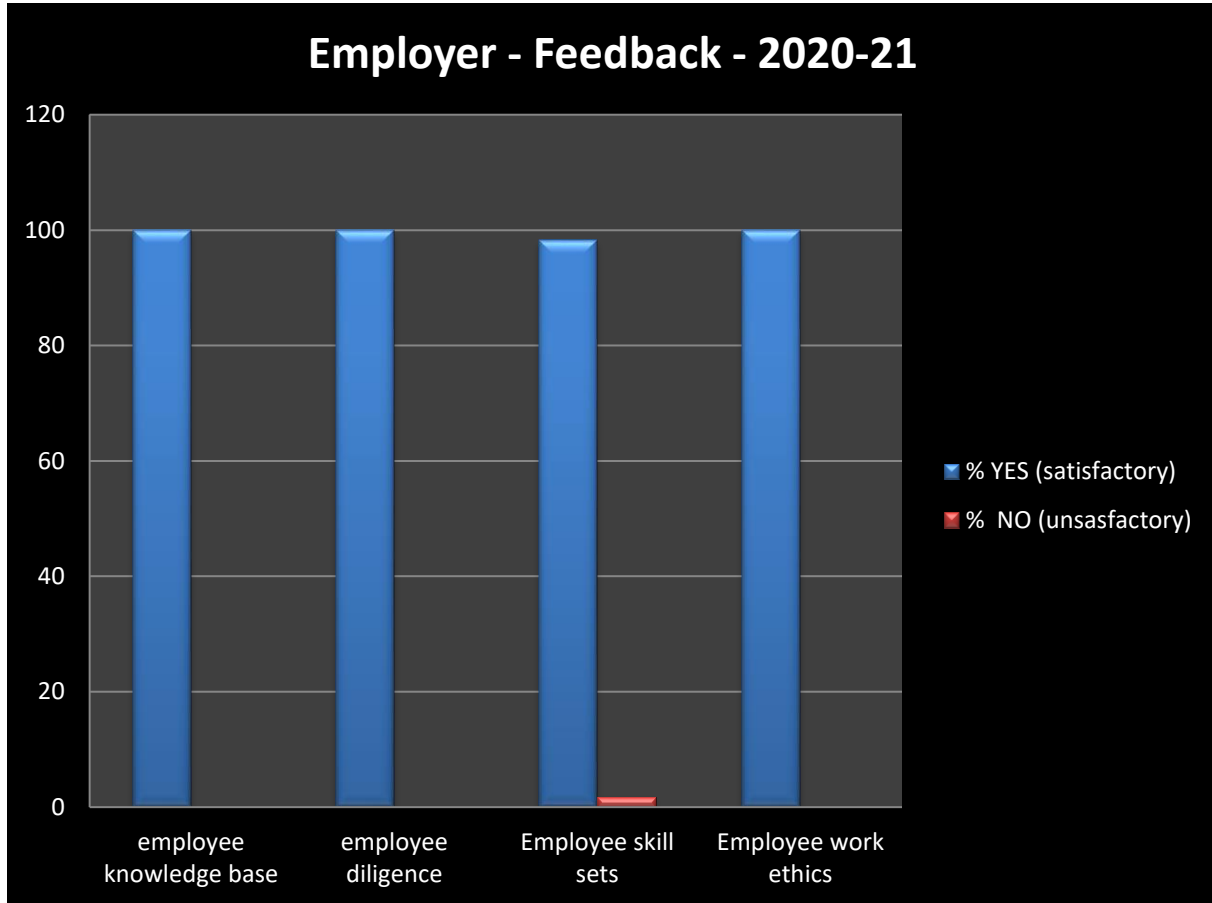

St. Mira's College for Girls, Pune
(Autonomous- affiliated to Savitribai Phule Pune University)
Complete Stakeholder Feedback Analysis
Criterion 1 (Curriculum Design & Development)
And
Criterion 2 Overall Institutional Feedback