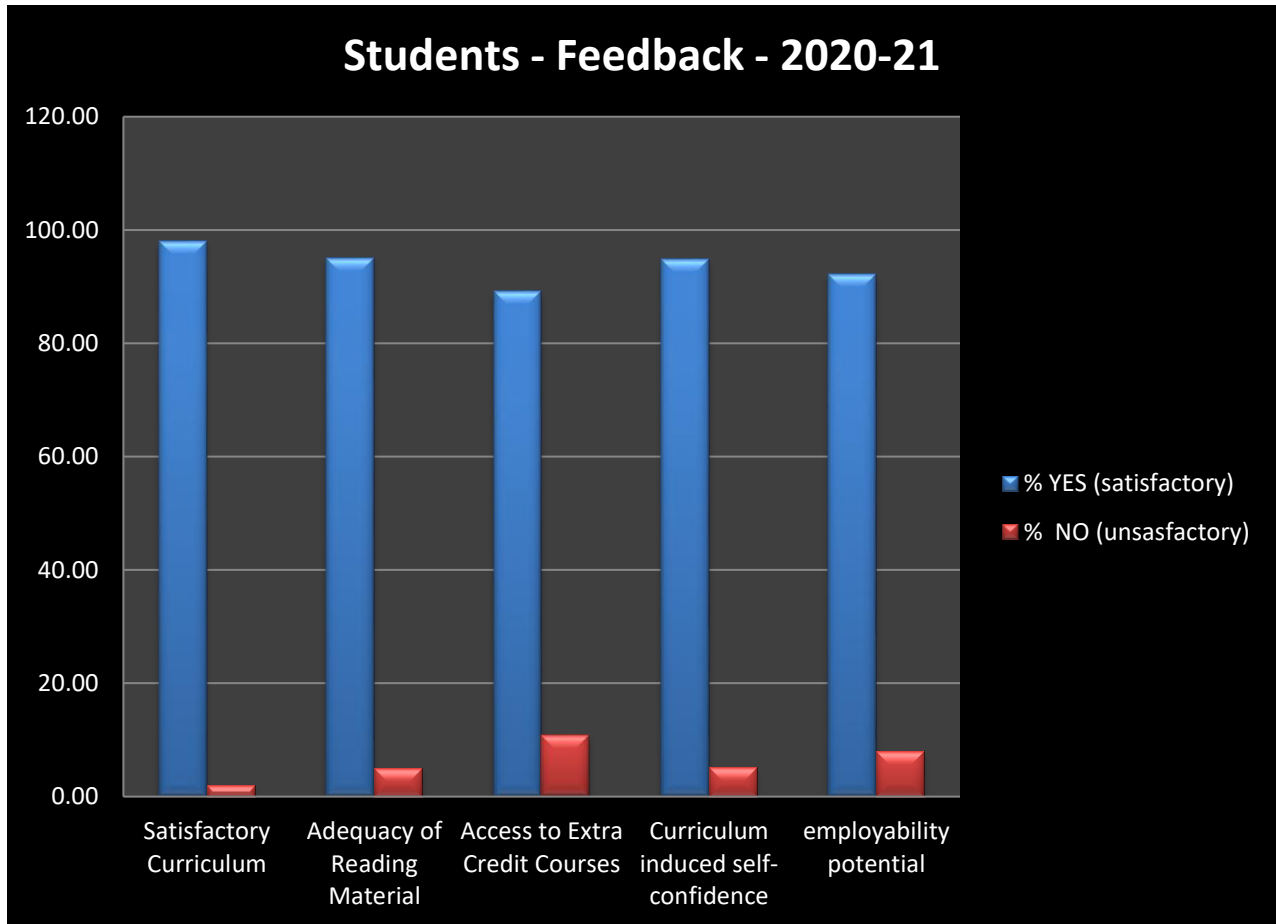

St. Mira's College for Girls, Pune
(Autonomous- affiliated to Savitribai Phule Pune University)
Complete Stakeholder Feedback Analysis
Criterion 1 (Curriculum Design & Development)
And
Criterion 2 Overall Institutional Feedback