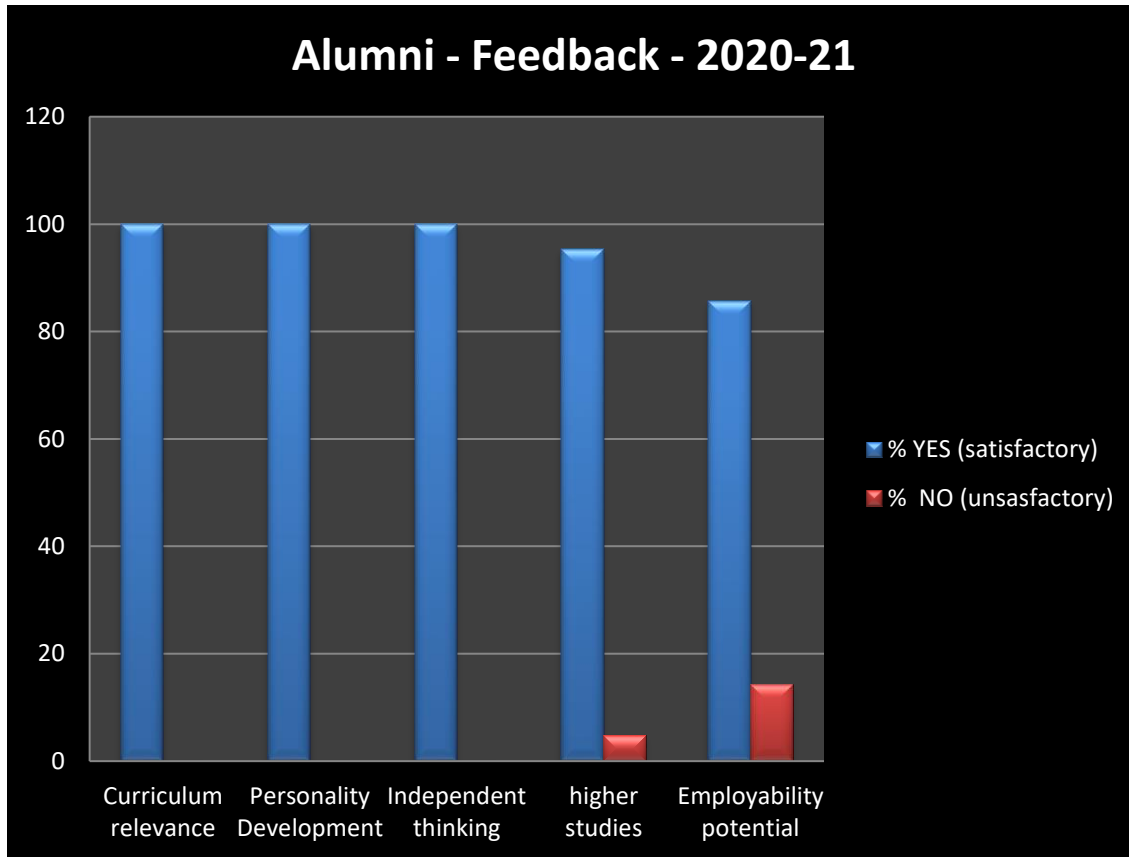

St. Mira's College for Girls, Pune
(Autonomous- affiliated to Savitribai Phule Pune University)
Complete Stakeholder Feedback Analysis
Criterion 1 (Curriculum Design & Development)
And
Criterion 2 Overall Institutional Feedback